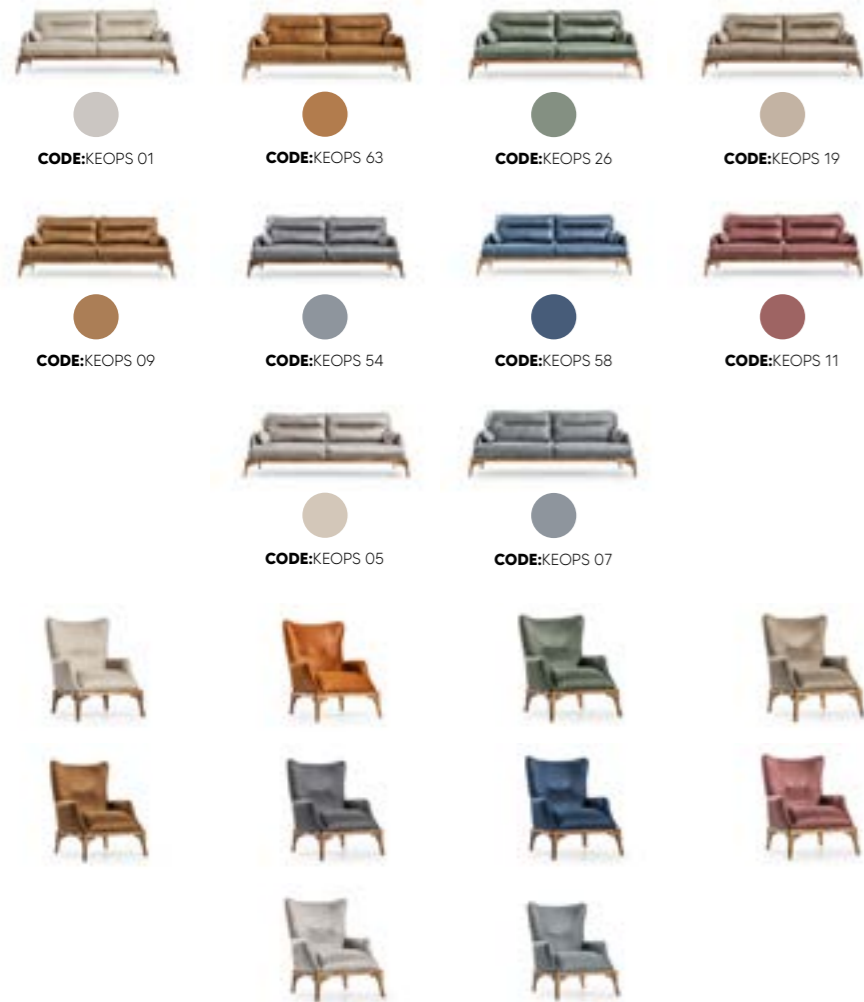

W:180 L:27 H:30 cm
W:71 L:11 H:12 inc
15 kg 0,2 m²

TV BOOKSHELF

W:80 L:36 H:200 cm
W:31 L:14 H:79 inc
80 kg 1,5 m²

BOTTOM FIREPLACE M.

W:205 L:50 H:50 cm
W:81 L:20 H:20 inc
80 kg 1 m²

TETRA sofa set

We decorate what we miss at home in urban life flowing quickly. Valuation and worthiness of wood are quite different when your aspirations come into existence with decoration.