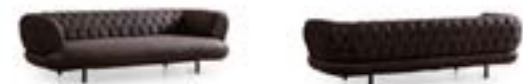

MANETTI 2 *sofa set*

3 SEATER

W:247 L:104 H:72 cm
W:97 L:41 H:28 inc
66 kg 1,85 m³

3 SEATER

W:247 L:104 H:72 cm
W:97 L:41 H:28 inc
66 kg 1,85 m³

BERGERE

W:86 L:80 H:75 cm
W:34 L:31 H:30 inc
28 kg 0,52 m³

● CODE:ROYAL 18613 ● CODE:ROYAL 5004

sofa set MANETTI 2