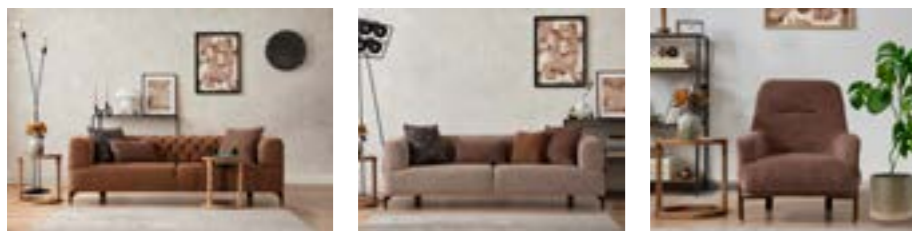

CRATOS *sofa set*

CODE:ANKA 24

CODE:ALTO 08

We have created a peaceful and eye-catching place that provides integrity with simple but stylish pieces. Small details always make the difference.