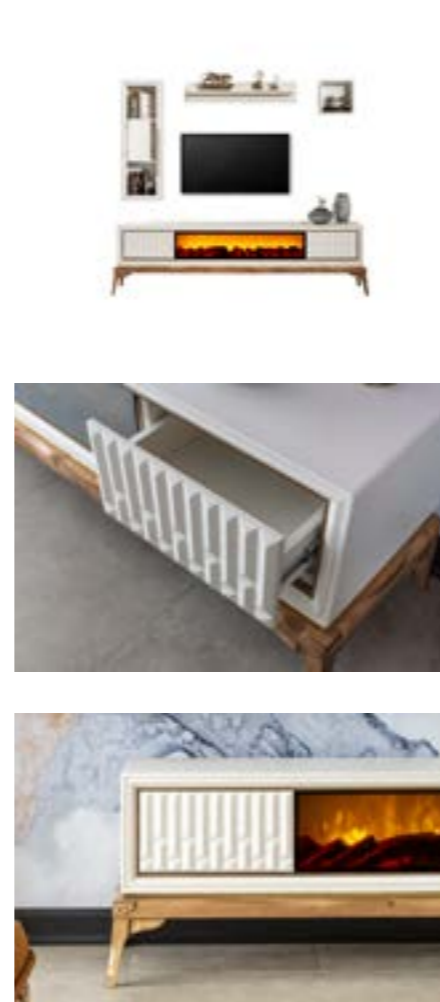

Feeling comfortable at home is everybody's desire so to get that sense for you we are giving utmost attention to your furnitures design, function, and their color.