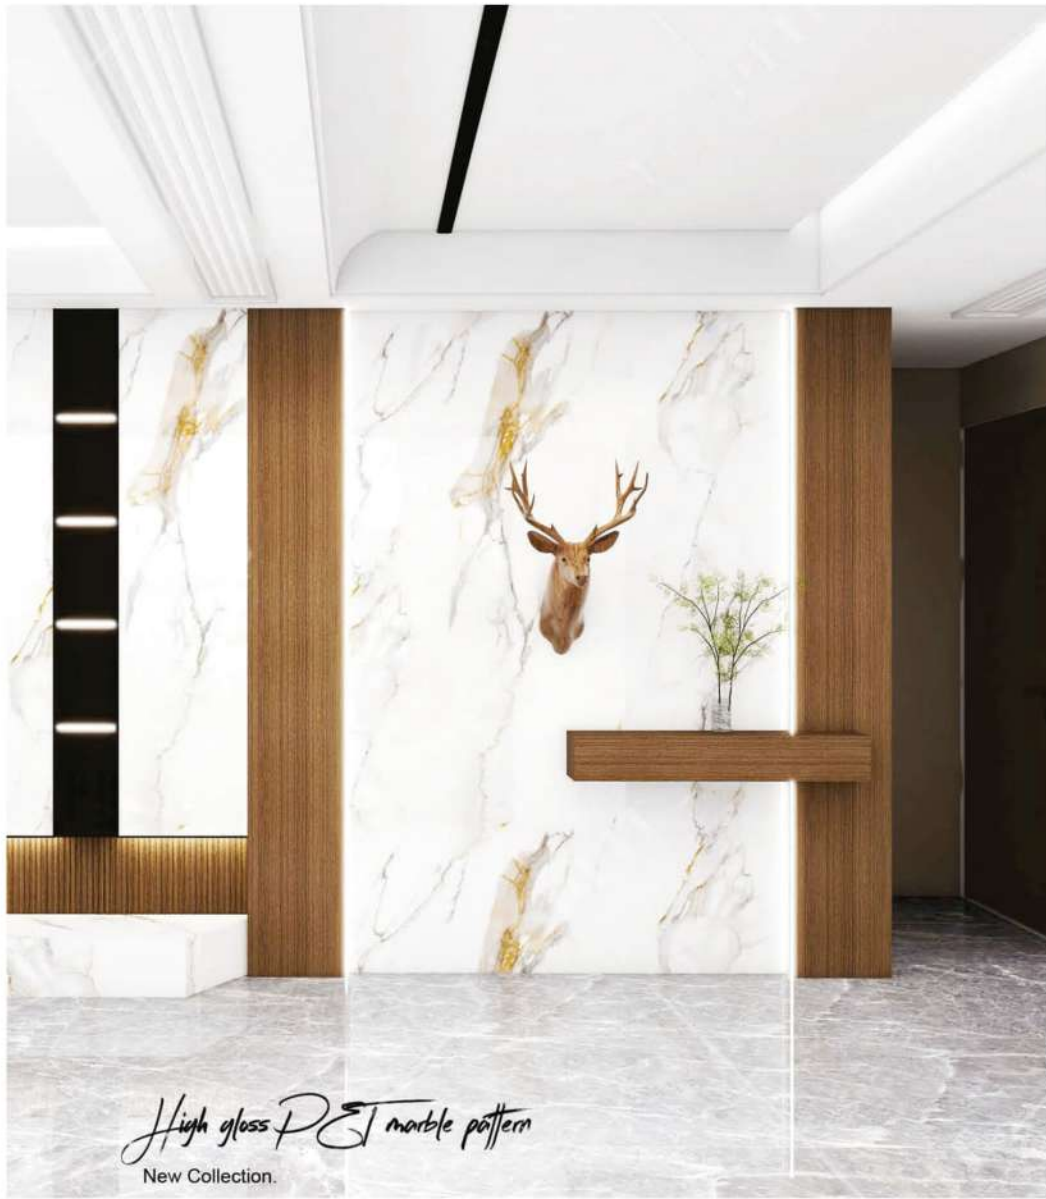

High gloss PET marble pattern

New Collection.

Due to factors such as lighting and printing, all product color and texture effects should be based on the actual product

HIGH GLOSS PET MARBLE PATTERN

New Collection.

180x230mm

GH-167