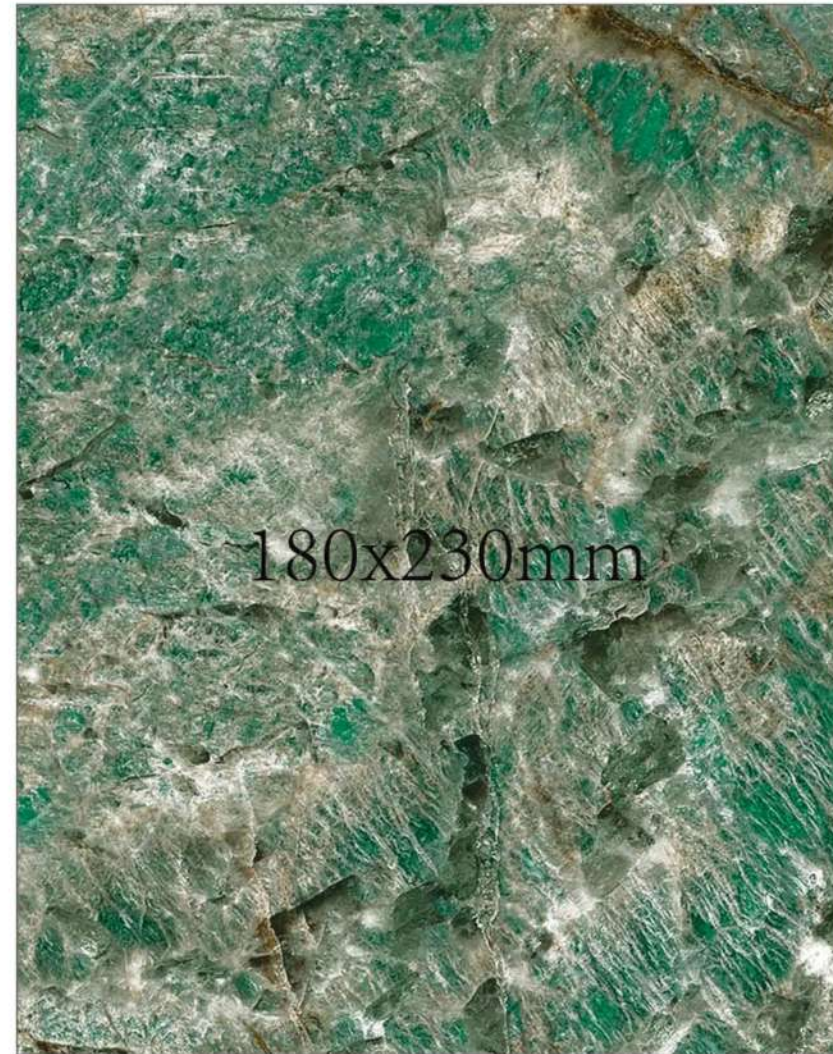

New Collection.

180x230mm

GH-167

PET Decorative Film

Due to factors such as lighting and printing, all product color and texture effects should be based on the actual product

HIGH GLOSS PET MARBLE PATTERN

New Collection.